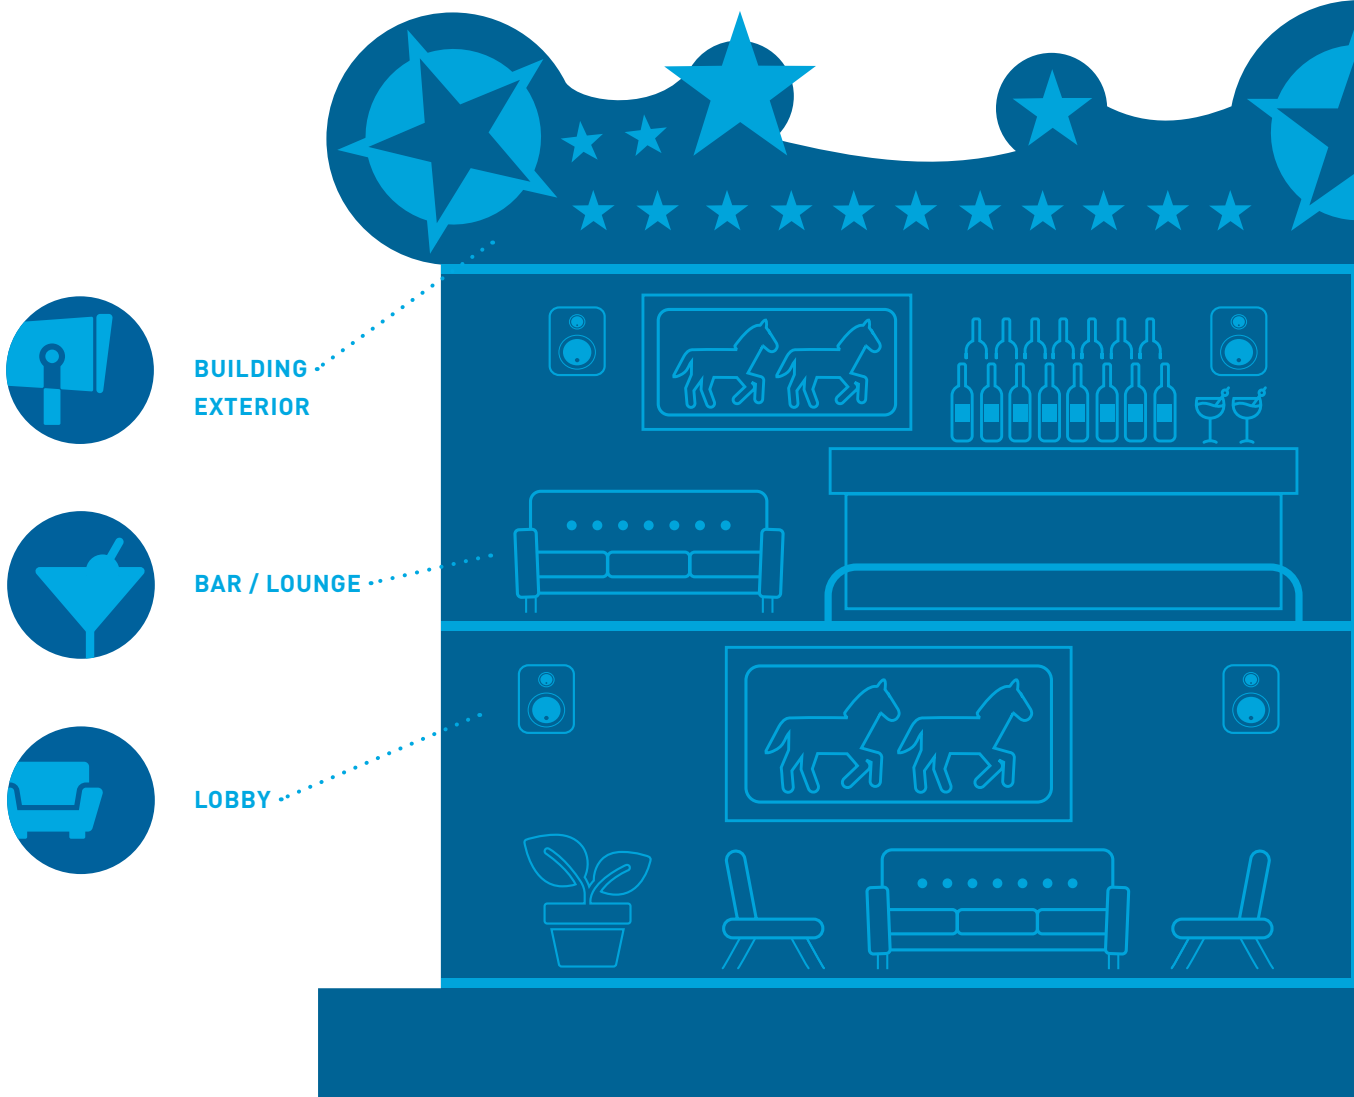

ONE SOLUTION FOR ALL

Having a perfectly-designed environment is a must for casinos wanting to offer guests a unique and engaging gaming experience. With HARMAN's scalable, high-quality audio, video, and lighting solutions, casinos can provide an experience to remember for every area in the venue.