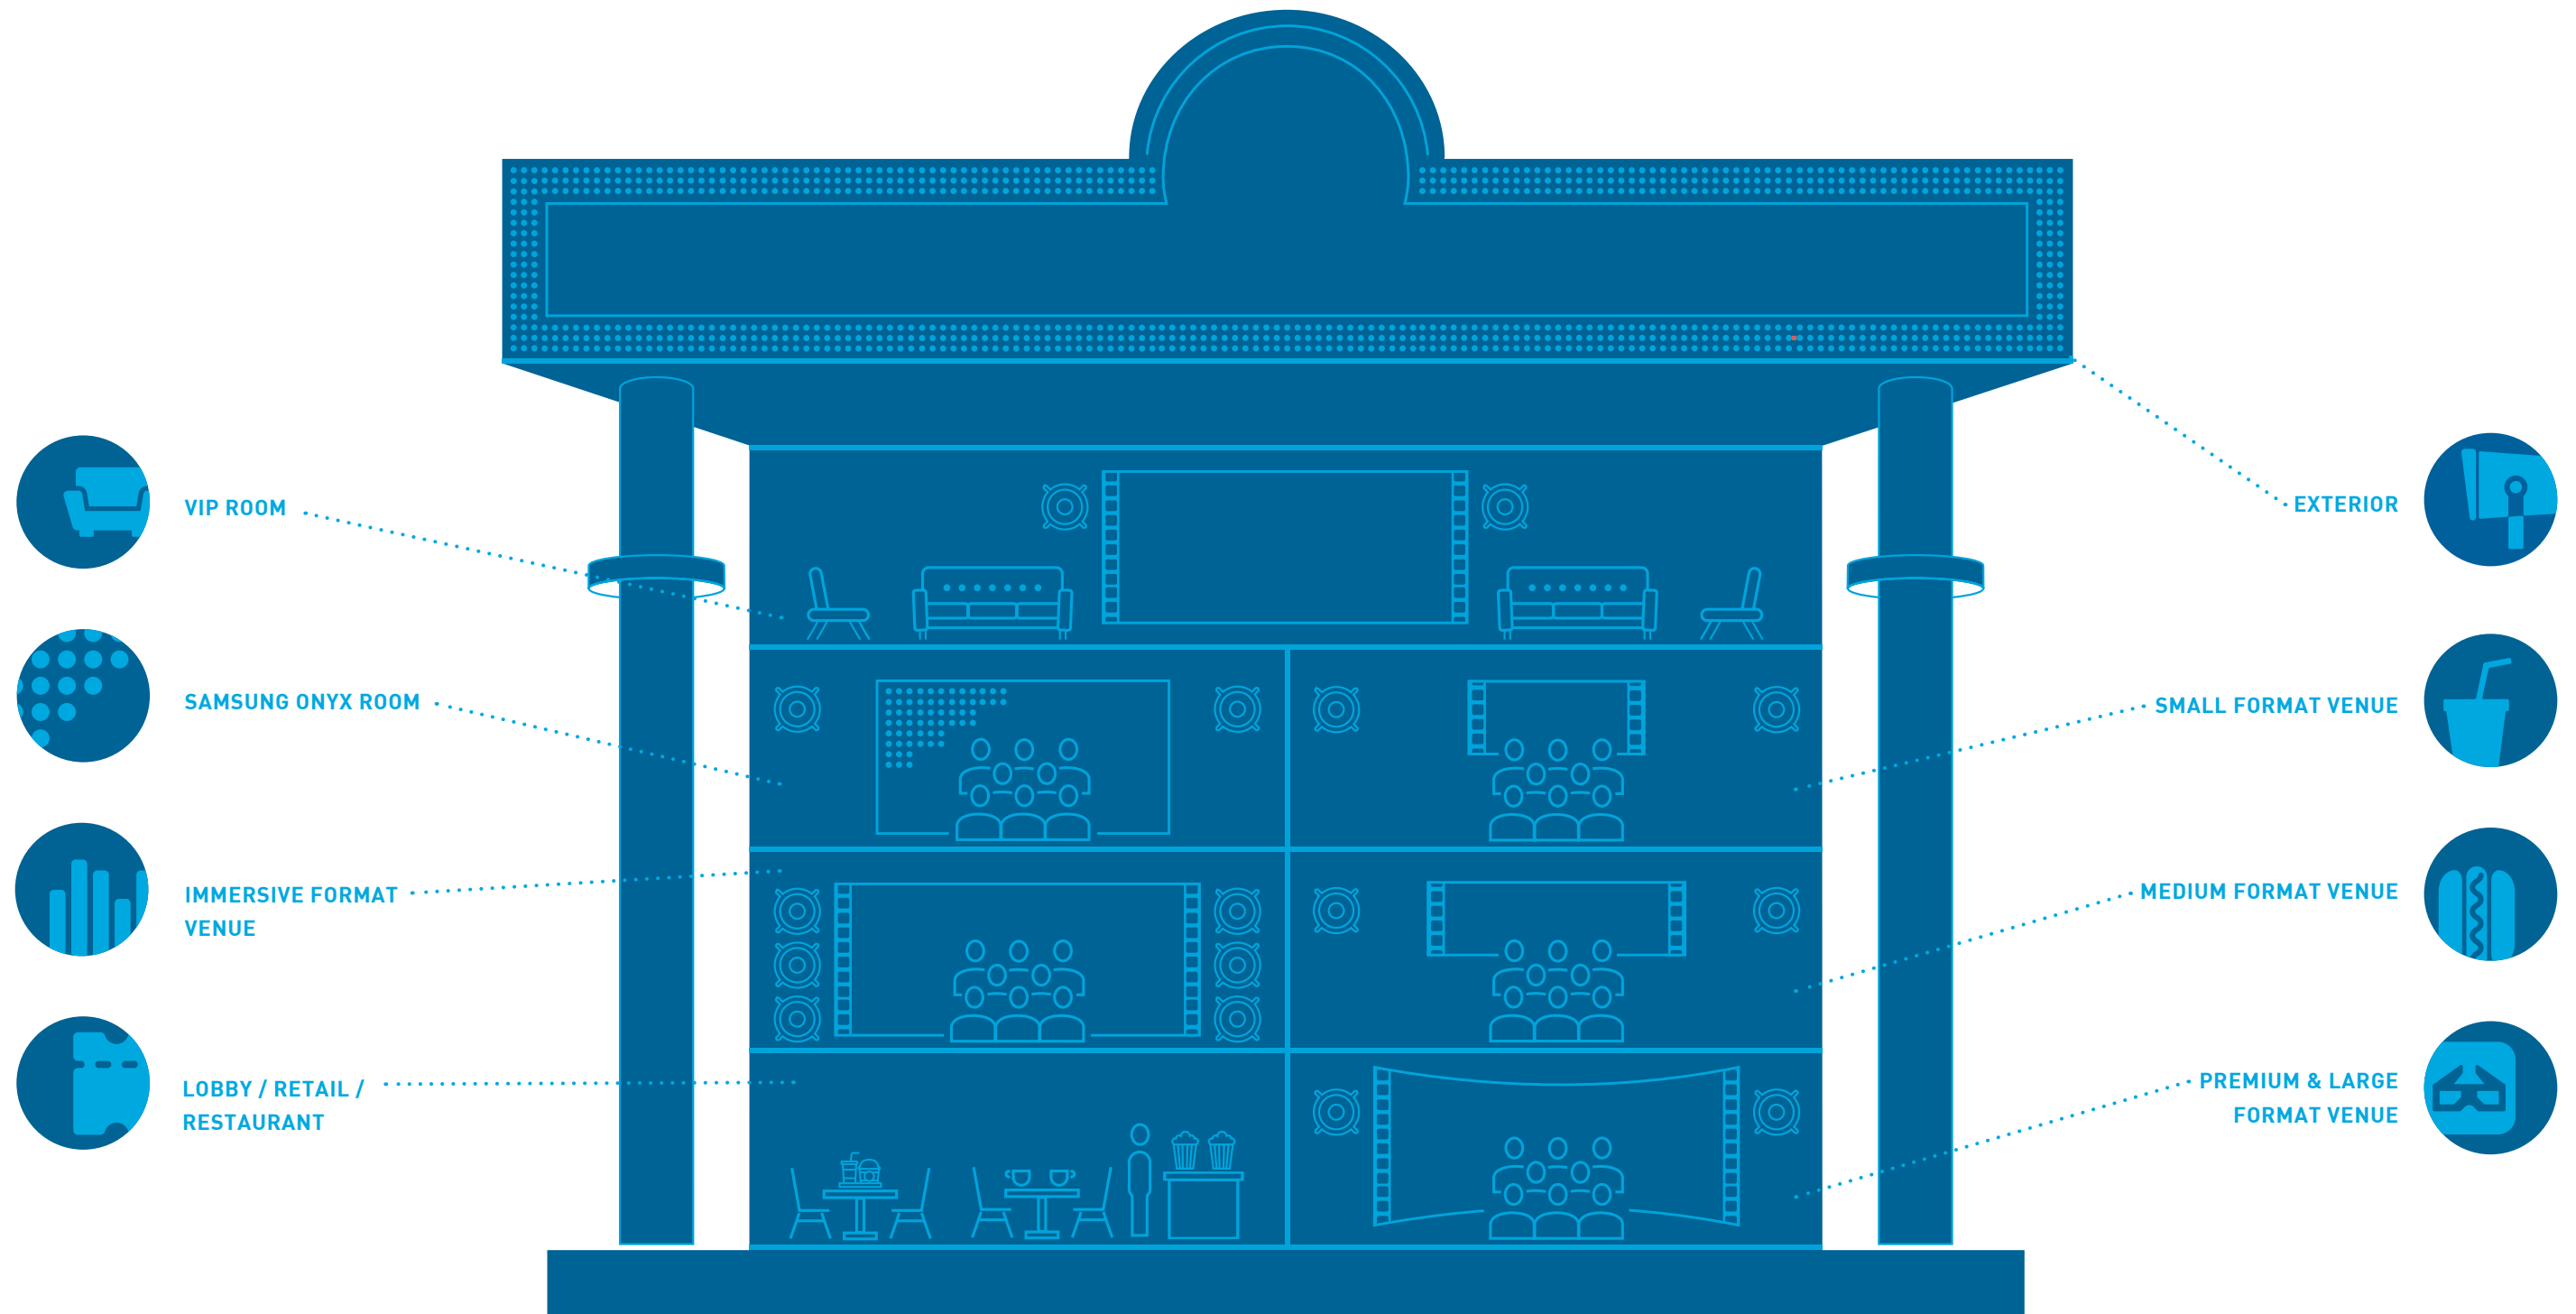

ONE SOLUTION FOR CINEMA

Cinema owners know that the right technology can dramatically intensify the movie-going experience—both inside and outside the theater. From cinema sound systems that capture every audio nuance to lobby and retail solutions that make a great first impression to moviegoers, HARMAN has the perfect solution.

COMMON HARMAN APPLICATIONS IN CINEMA SPACES

Loudspeakers
Audio Processing and Distribution
Digital Signage

Architectural Lighting
Video Signal Distribution
Control and Automation