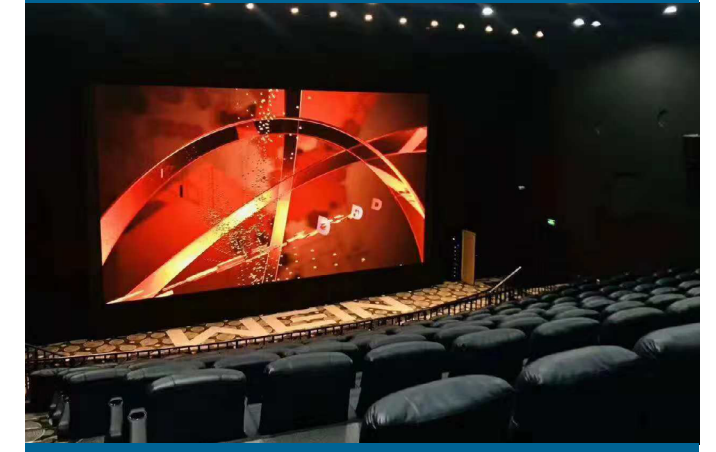

WEIN CINEMA, SHANGHAI, CHINA

WEIN Cinema is the largest cinema complex in Asia, comprised of 34 state-of-the-art theaters occupying a 20,000 square-meter area. WEIN Cinema contracted with ACE Film and Television Equipment Co., a high-end theater brand operated by Dadi Digital Cinema Corporation, to outfit all 34 theaters with JBL and Crown audio solutions.

[SEE THE CASE STUDY](#)