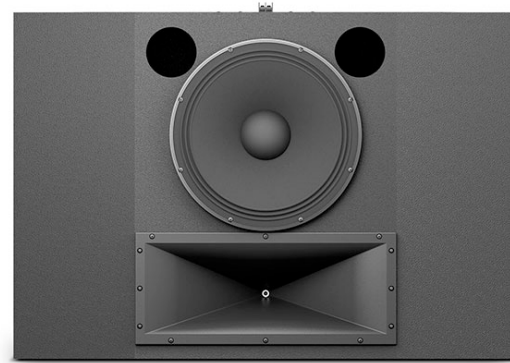

EXCLUSIVE EXPERIENCE IN AN INTIMATE SETTING

The intimate environment of a VIP Room requires the best possible sound quality, and HARMAN's top-of-the-line technology puts the audience right in the action. HARMAN VIP Room systems are the industry's gold standard, providing the ultimate in clarity, detail, and impact.

SPEAKERS

JBL PROFESSIONAL **C221**
2-Way ScreenArray
Cinema Loudspeaker

LEARN MORE

JBL PROFESSIONAL **C211**
2-Way ScreenArray
Cinema Loudspeaker

LEARN MORE

JBL PROFESSIONAL **4642A**
High Quality
Cinema Subwoofer

The JBL Model 4642A is a high quality subwoofer system, featuring an advanced technology 460 mm (18 in), low frequency transducers mounted in a direct radiator, bass-reflex enclosure for smooth response to the lowest audible frequencies. The 4642A is ideal for low-frequency augmentation of either analog or digital soundtracks in motion picture theaters and for general sound reinforcement applications.