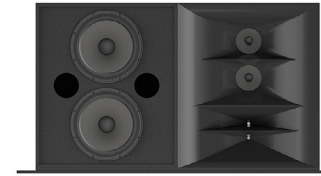

SPEAKERS

3733
3-Way ScreenArray
Cinema Loudspeaker

[LEARN MORE](#)

CRF2
Reflector Horn for
Cinema Loudspeakers

[LEARN MORE](#)