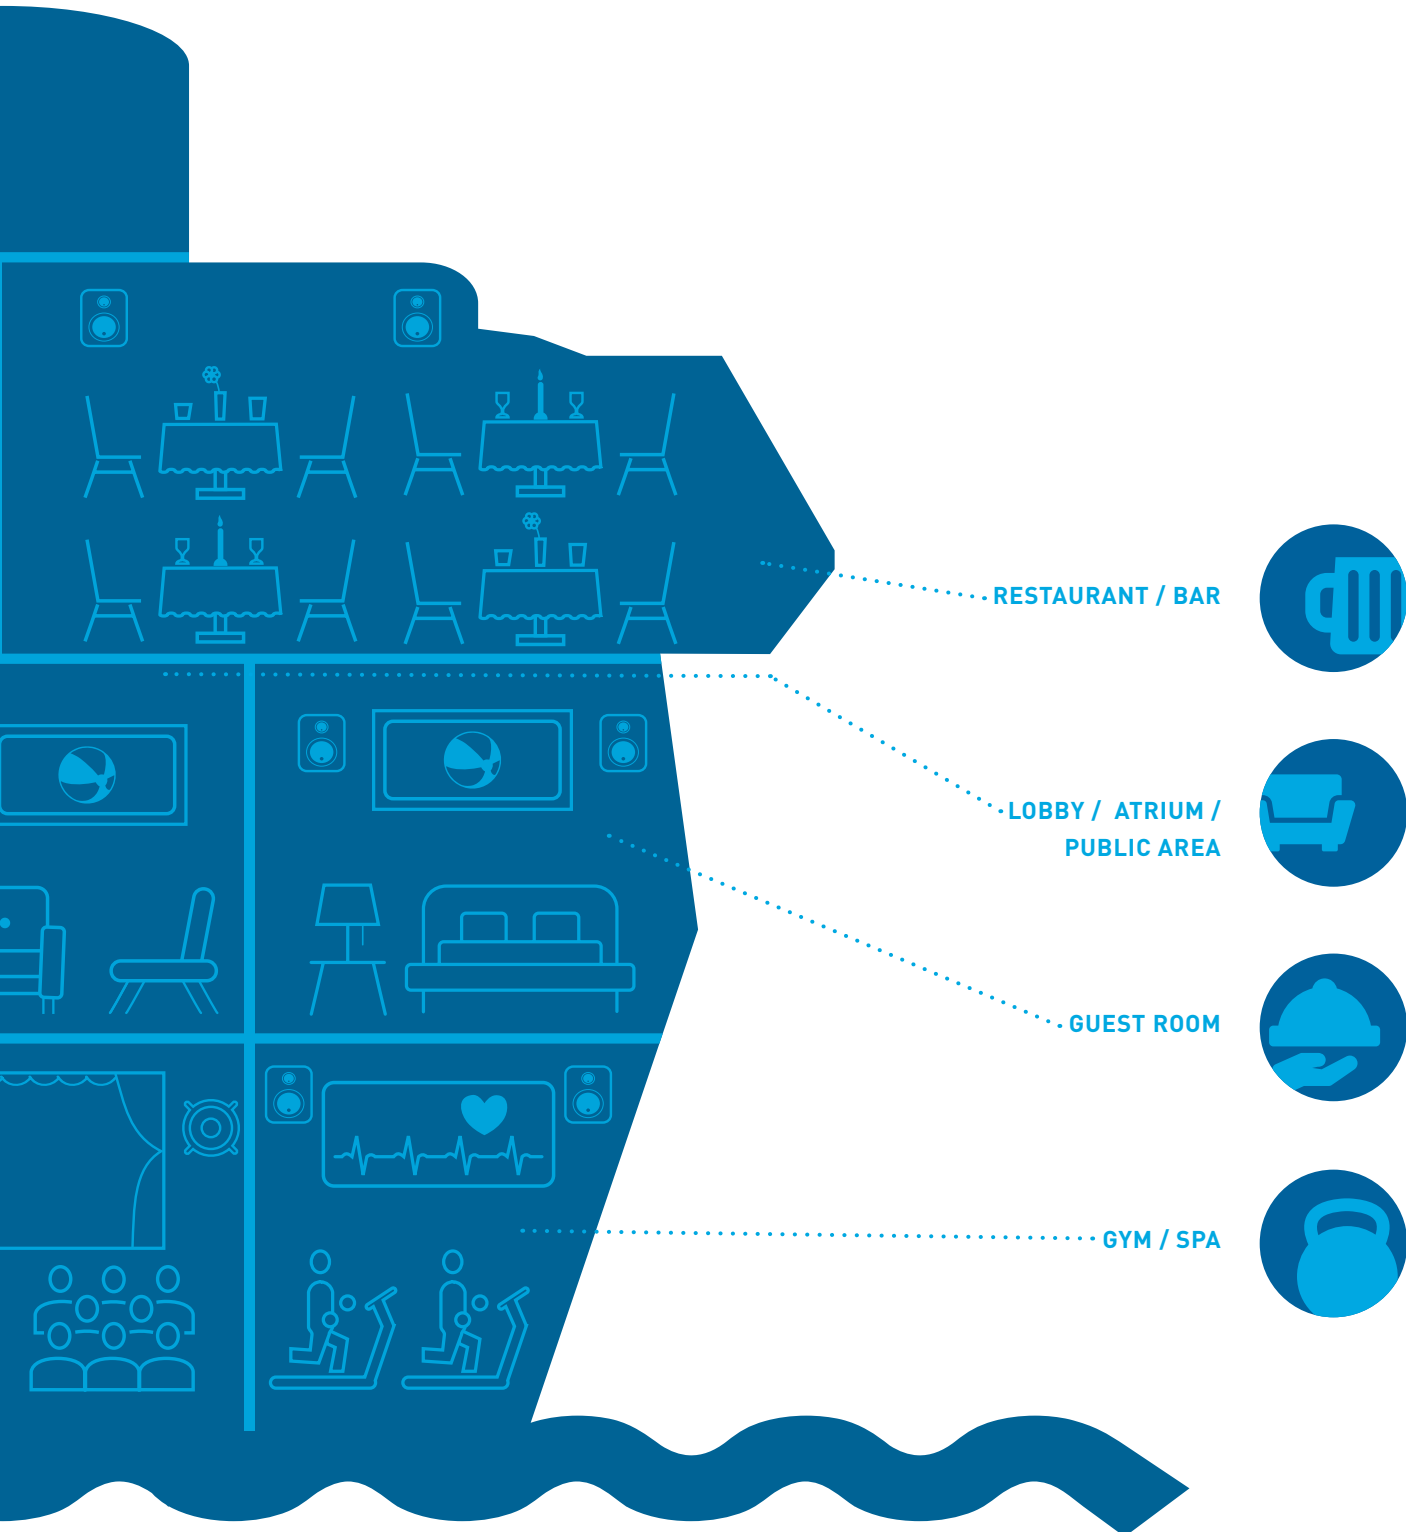

ONE SOLUTION FOR ALL

Cruise ships promise guests the ultimate, end-to-end floating resort destination experience, with spaces for everything a guest might need, including dining, entertainment, shopping, and relaxation. HARMAN Professional Solutions enables cruise ships to create engaging, once-in-a-lifetime guest experience by delivering scalable, high-quality solutions to meet the unique needs of cruise ships around the world.

POOL DECK

NIGHT CLUB

CASINO

THEATER

COMMON HARMAN APPLICATIONS IN CRUISE SHIP SPACES

Architectural and Performance Lighting
Audio Processing and Distribution
Loudspeakers

Digital Signage
Video Signal Distribution
AV Control and Management