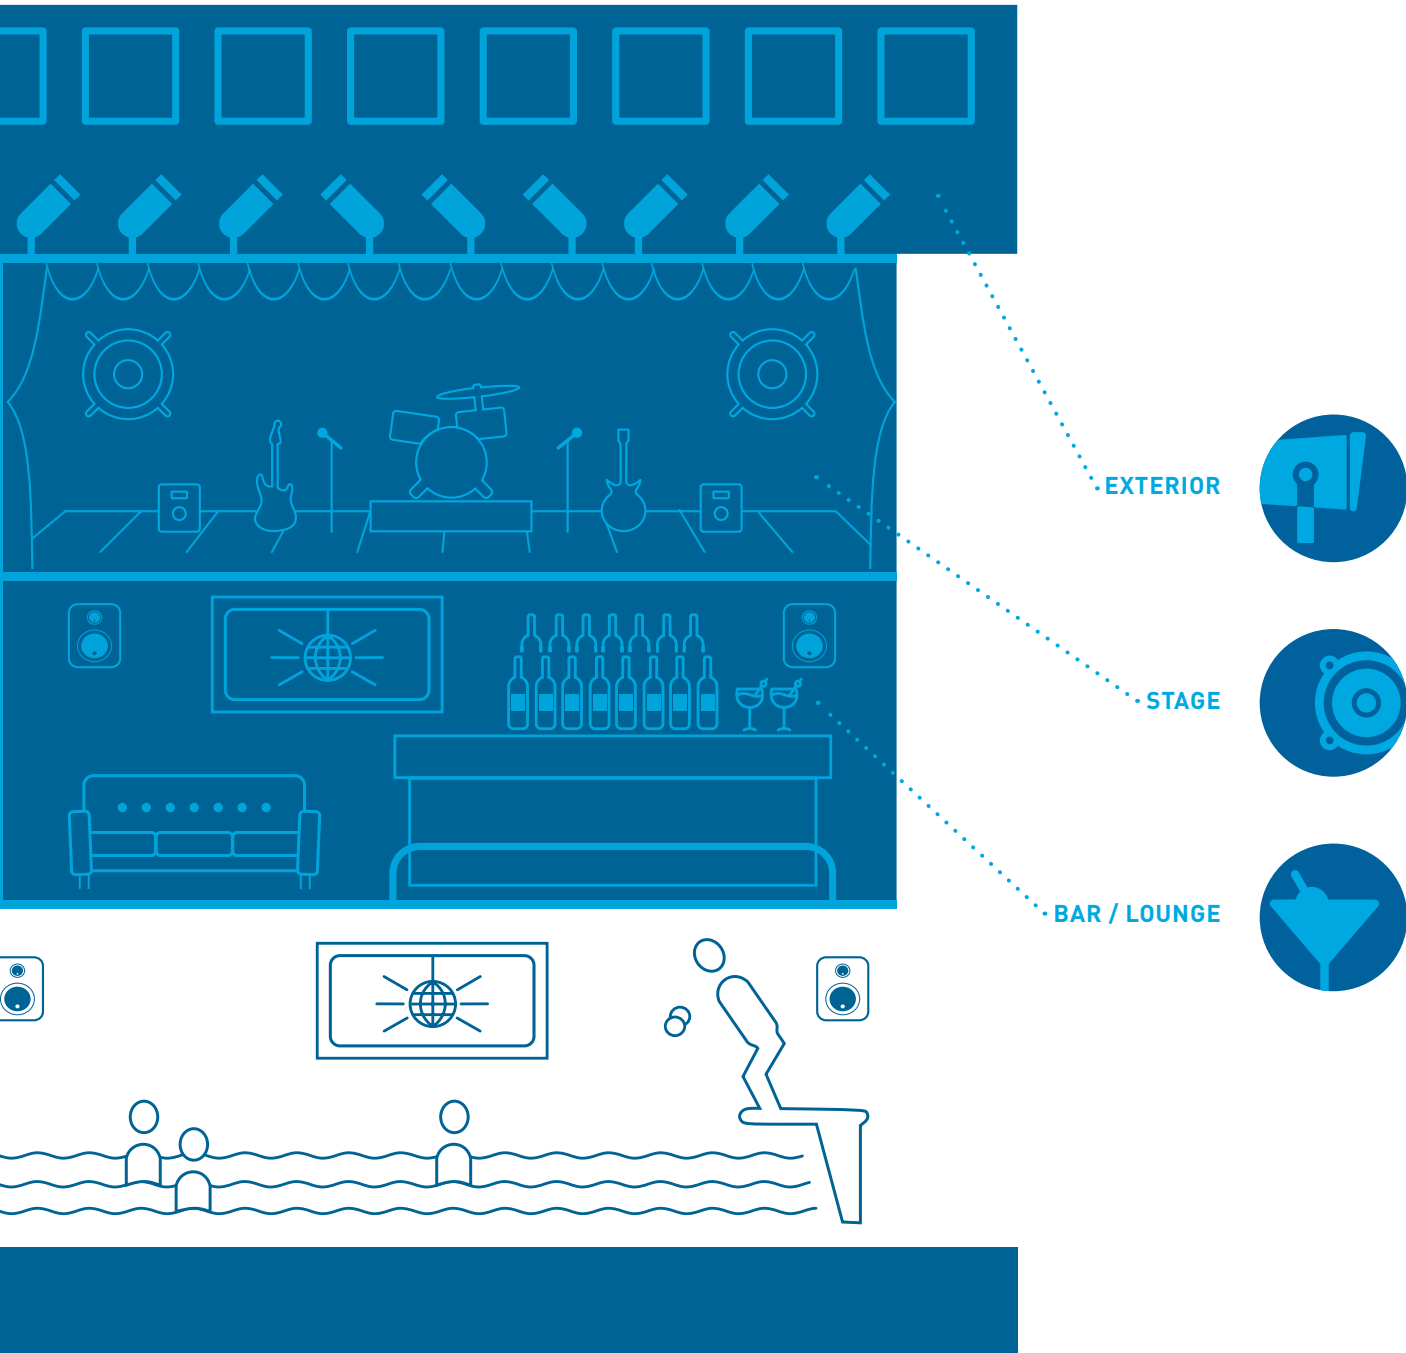

Digital Signage

Control and Automation

ENERGIZE AND ENGAGE

HARMAN Professional's audio, video, lighting, and control solutions provide bold innovations that enable nightlife venues to create unique and engaging entertainment experiences in every space. From the lobby and bar to the entertainment spaces and the pool, HARMAN has the perfect solution to meet your needs.