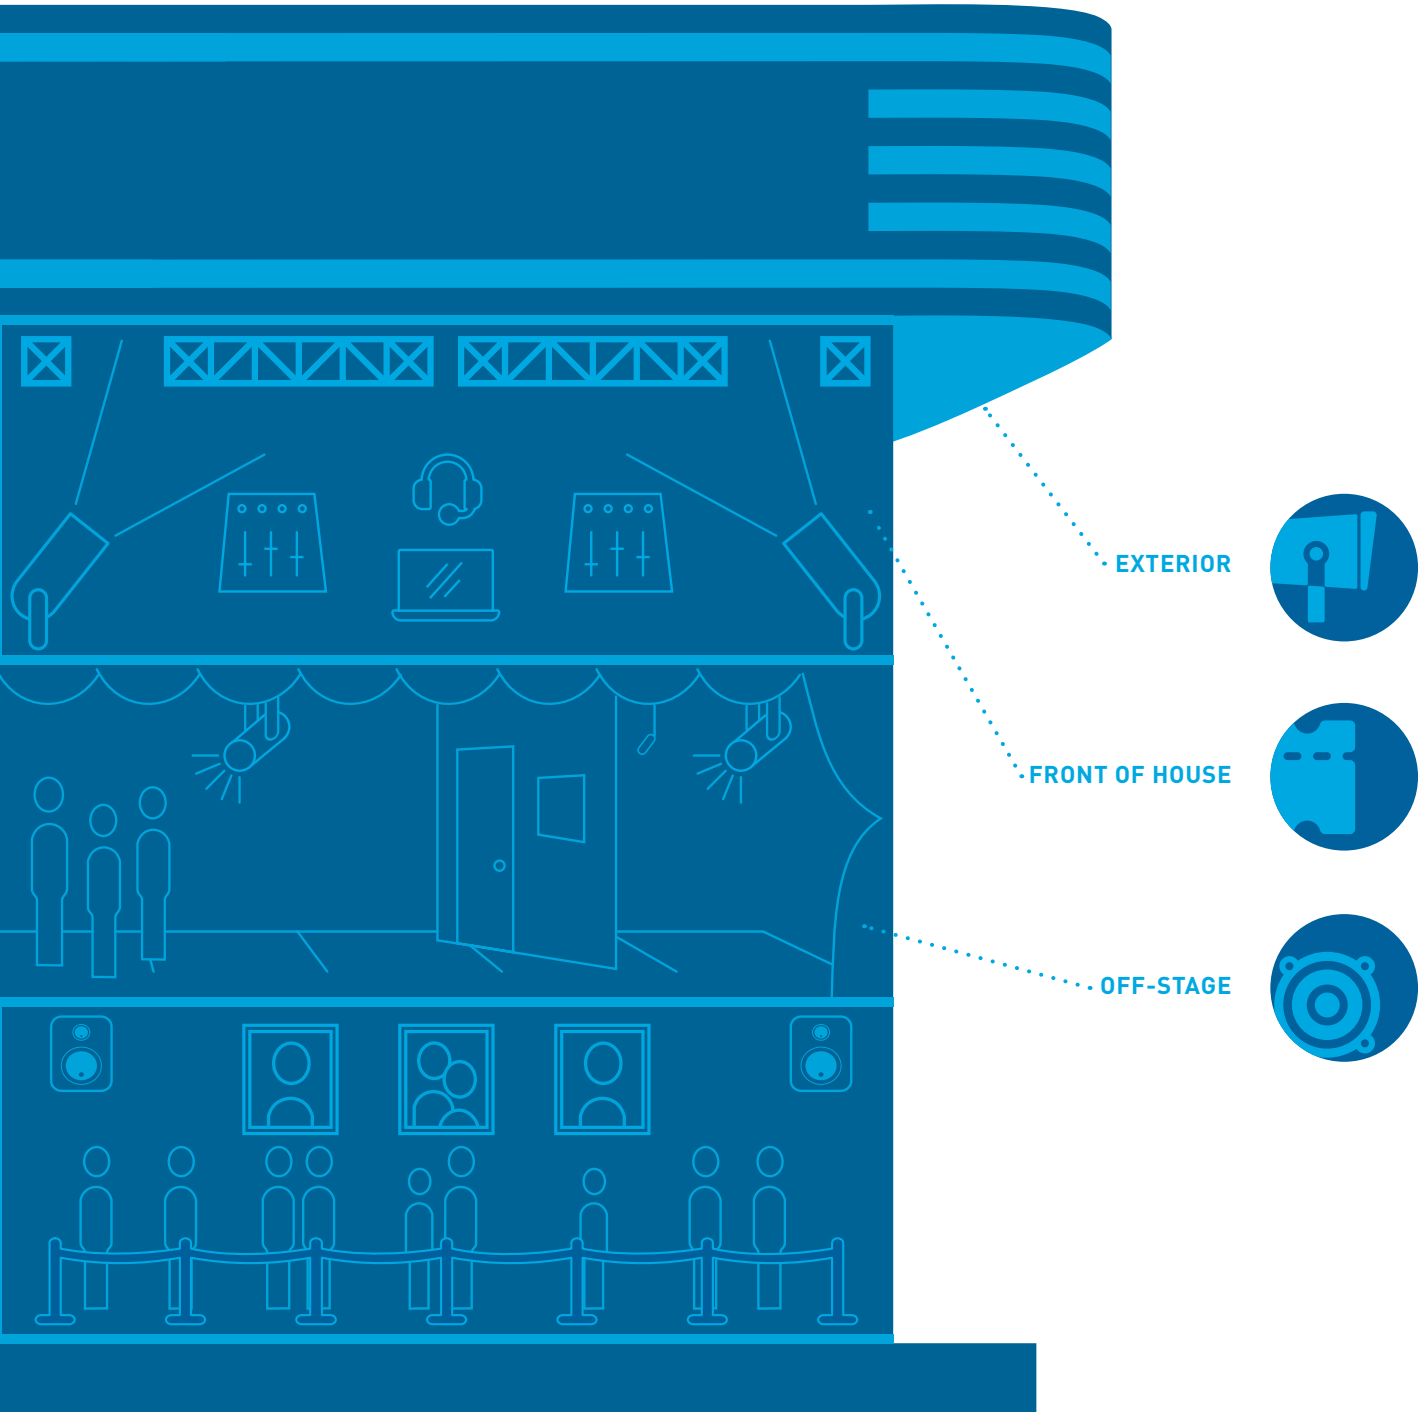

COMMON HARMAN APPLICATIONS IN PERFORMING ARTS SPACES

Audio Processing and Distribution

Loudspeakers

Architectural and Performance Lighting

Video Signal Distribution

Digital Signage

Control and Automation