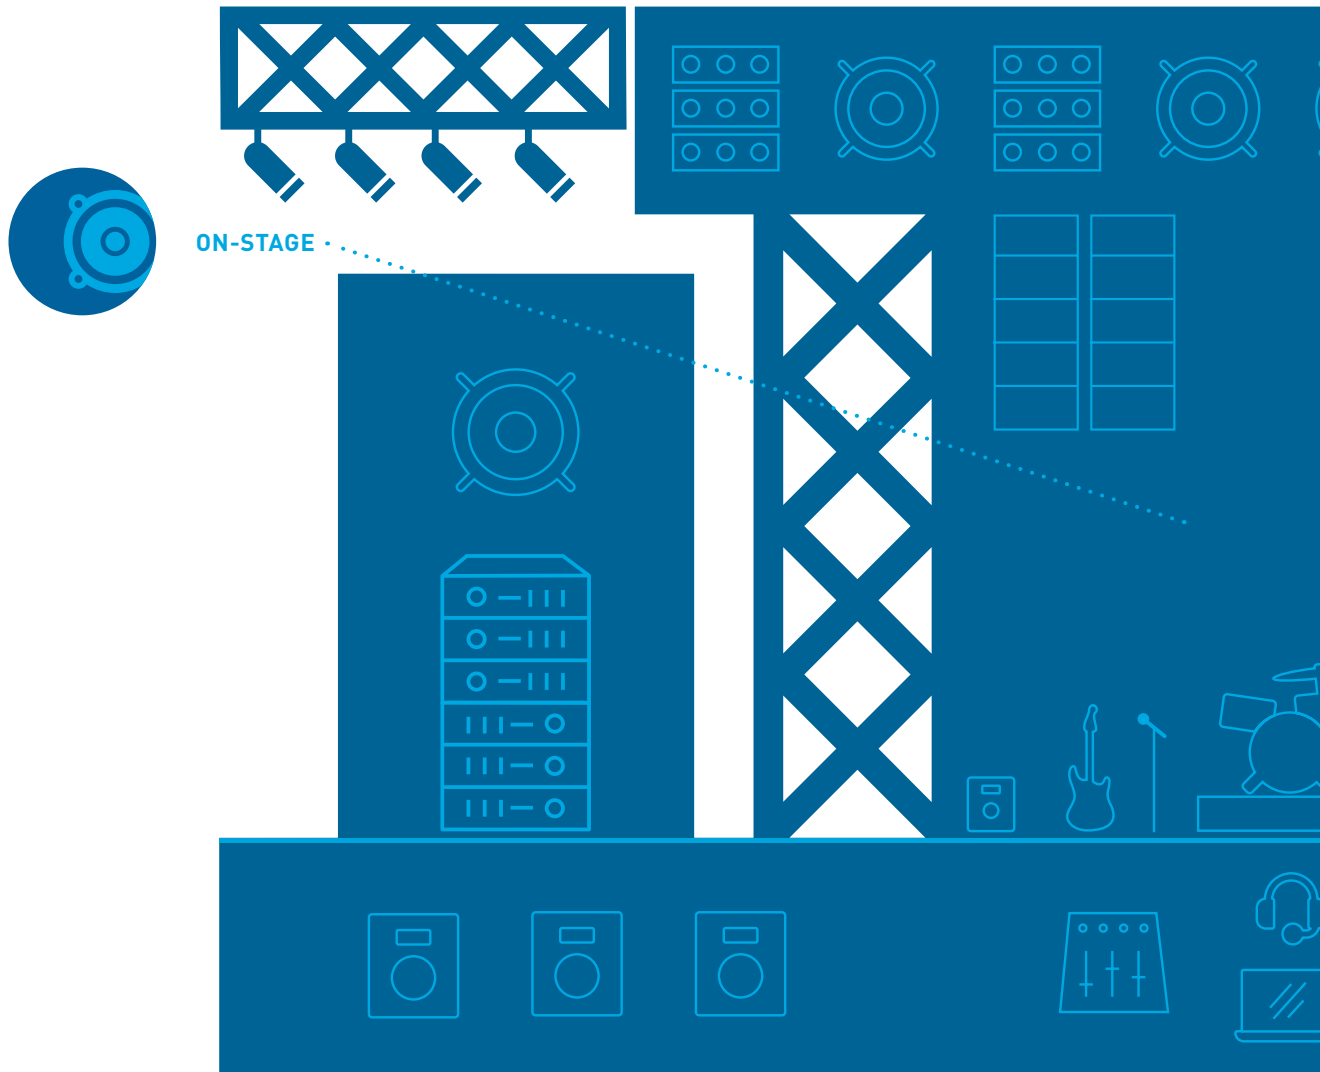

ONE SOLUTION FOR ALL

HARMAN harnesses the power of industry-leading audio, video and lighting technologies, allowing production managers to create impactful and unique live entertainment experiences that the audience will never forget.