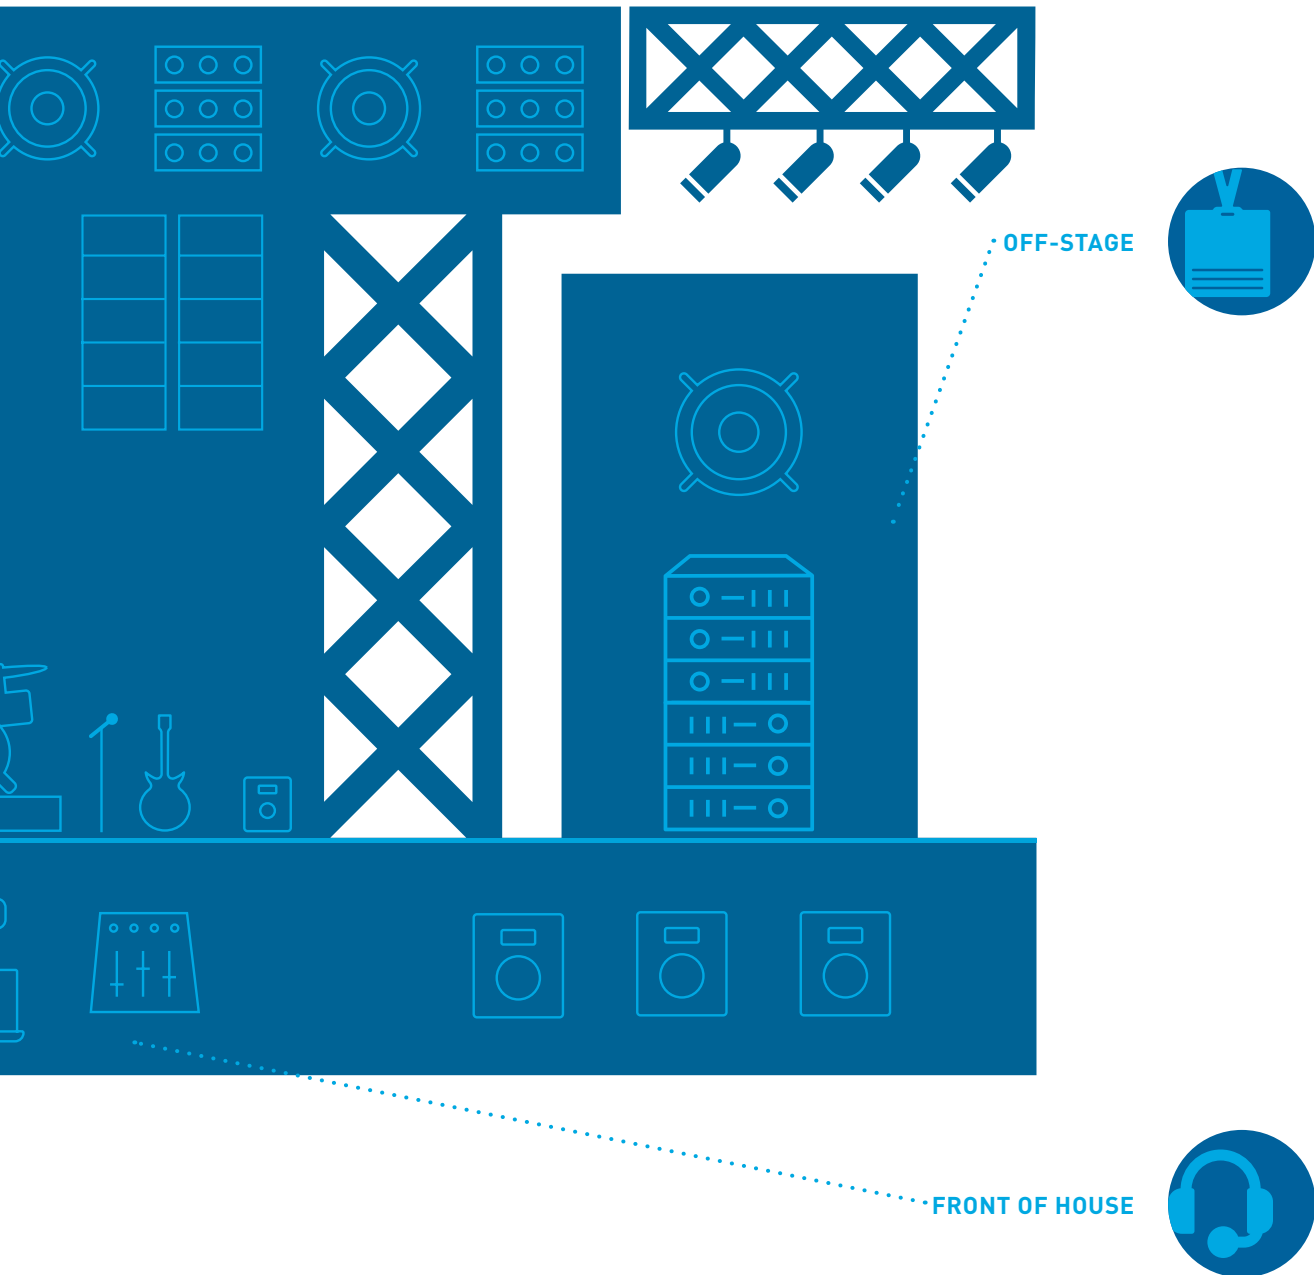

COMMON HARMAN APPLICATIONS IN LIVE ENTERTAINMENT SPACES

Vocal and Instrument Microphones

Digital Signage

Audio Processing and Distribution

Loudspeakers

Sound Management

Performance Lighting

DELIVERING LIVE ENTERTAINMENT READY SOLUTIONS